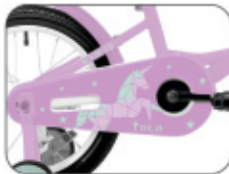

LS-SNE018

- **Frame/Fork** : Steel Tig Welded
- **Tyre/Tube** : 12"/14"/16"x1.95"
  Nylon Black
- **Rim** : Alloy
- **Crank** : CWE Cotterless with Guard
- **F-Hub** : 16/20 Hole BCP
- **R-Hub** : Coaster Brake type
- **Spoke** : Z.P
- **Pedal** : Plastic
- **Handle** : BMX Type with Quill stem
- **Brake** : V-Brake
- **Saddle** : PU Saddle with Bumper
- **Accessories** : Spoke Reflector, Bell,
  & Side wheels